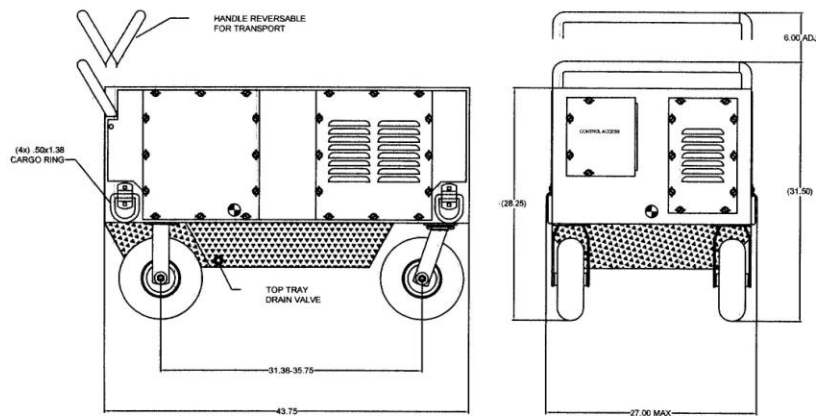

**PREFERRED
CHASSIS
FABRICATION**

SCORPION4x4.COM

**12V/24V DC Source
28 Vdc / Charger
1Ø or 3Ø AC Source
Adjustable Output Freq**

**PORTABLE DC POWER CART
PORTABLE AC POWER SOURCE
BUILT-IN SMART CHARGER**

Part Numbers

M1K28 MA1-1K28

M2K28 MA1-2K28

MA3-2K28

Critical Dimensions (Contact US Magnetics for specific model details)